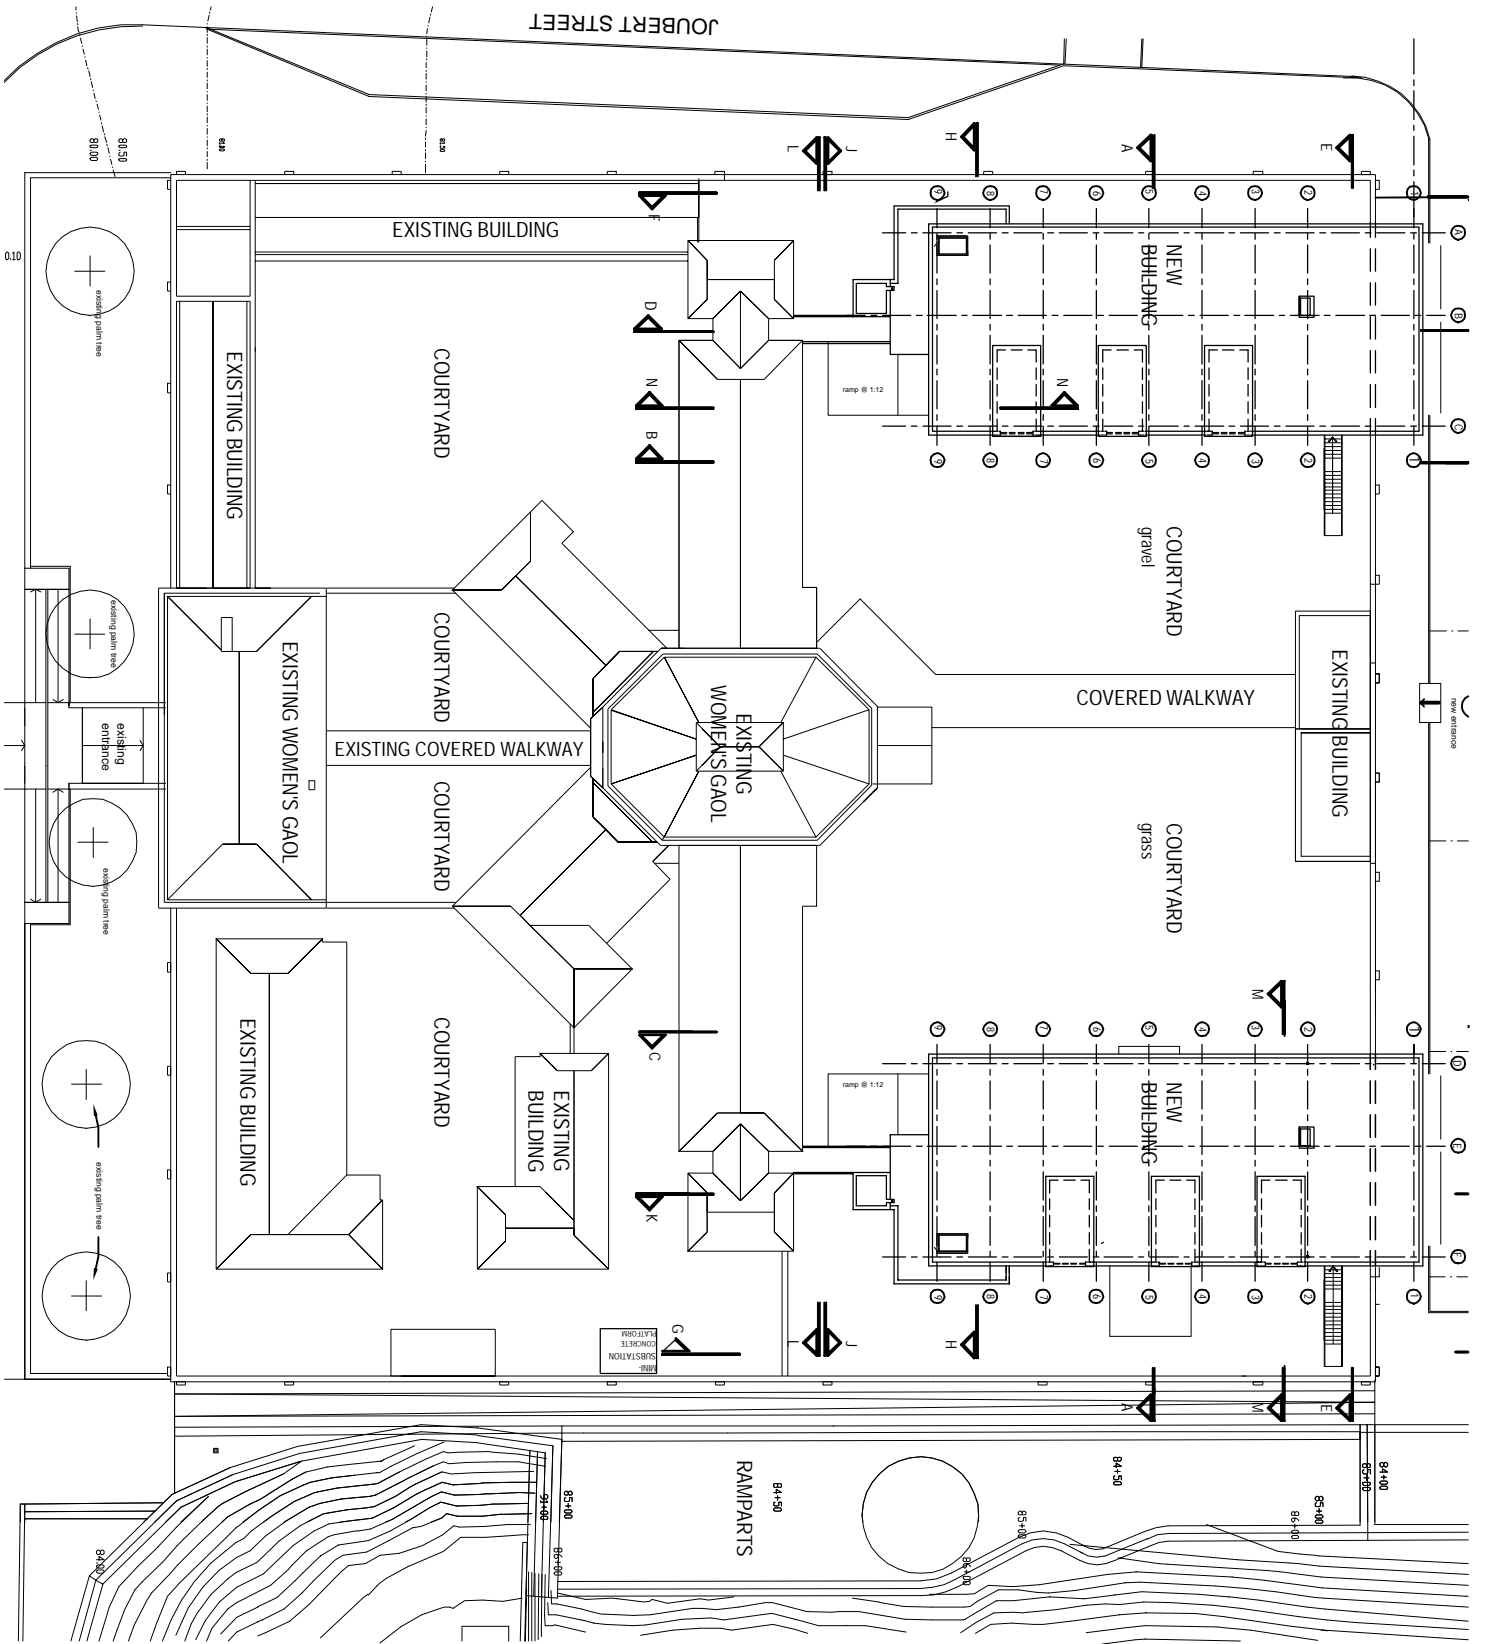

JOUBERT STREET

**SITE PLAN**  
SCALE 1:500 02/02/2004

*Kate Otten architects*

68 SIXTH AVENUE, MELVILLE, 2092. TEL: 726-4163 FAX: 726-4095